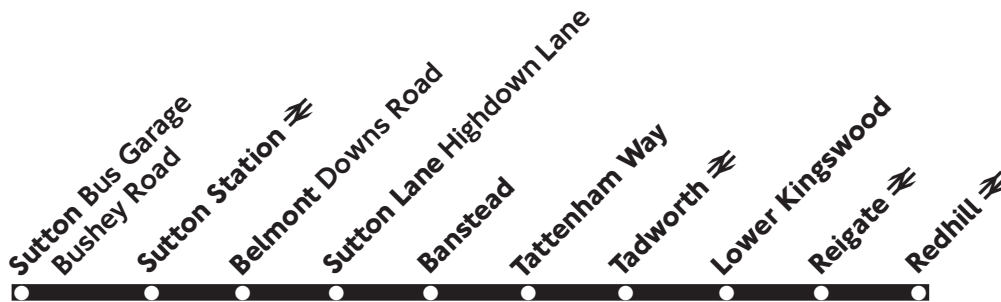

420

Sutton - Banstead - Redhill

Mondays to Saturdays except evenings*

* An evening, Sunday and Public Holiday service is provided between Reigate and Redhill - see timetable

Bus Passes, Travelcards, Freedom Passes and Saver Tickets may be used between Sutton and Sutton Lane *Highdown Lane* only. Cash fares may differ from those charged on other local bus services

Saturday: Sutton Throwley Way 1630 via Banstead Marks & Spencer (1634) and Burgh Heath (1650) to Leatherhead (arrives 1731). Operated by Centra (Route 516).

Operated by Metrobus (01293 449191) 4.4.05 T61570

Reigate School 1550 to Banstead Marks & Spencer (arrives 1628).

Saturday:

Epsom 1245, via Leatherhead (1300), Burgh Heath (1359) and Banstead Marks & Spencer (1405) to Sutton St Nicholas Way (arrives 1419).

Operated by Centra (Route 516).

Operated by Metrobus (01293 449191) 4.4.05 T6157T